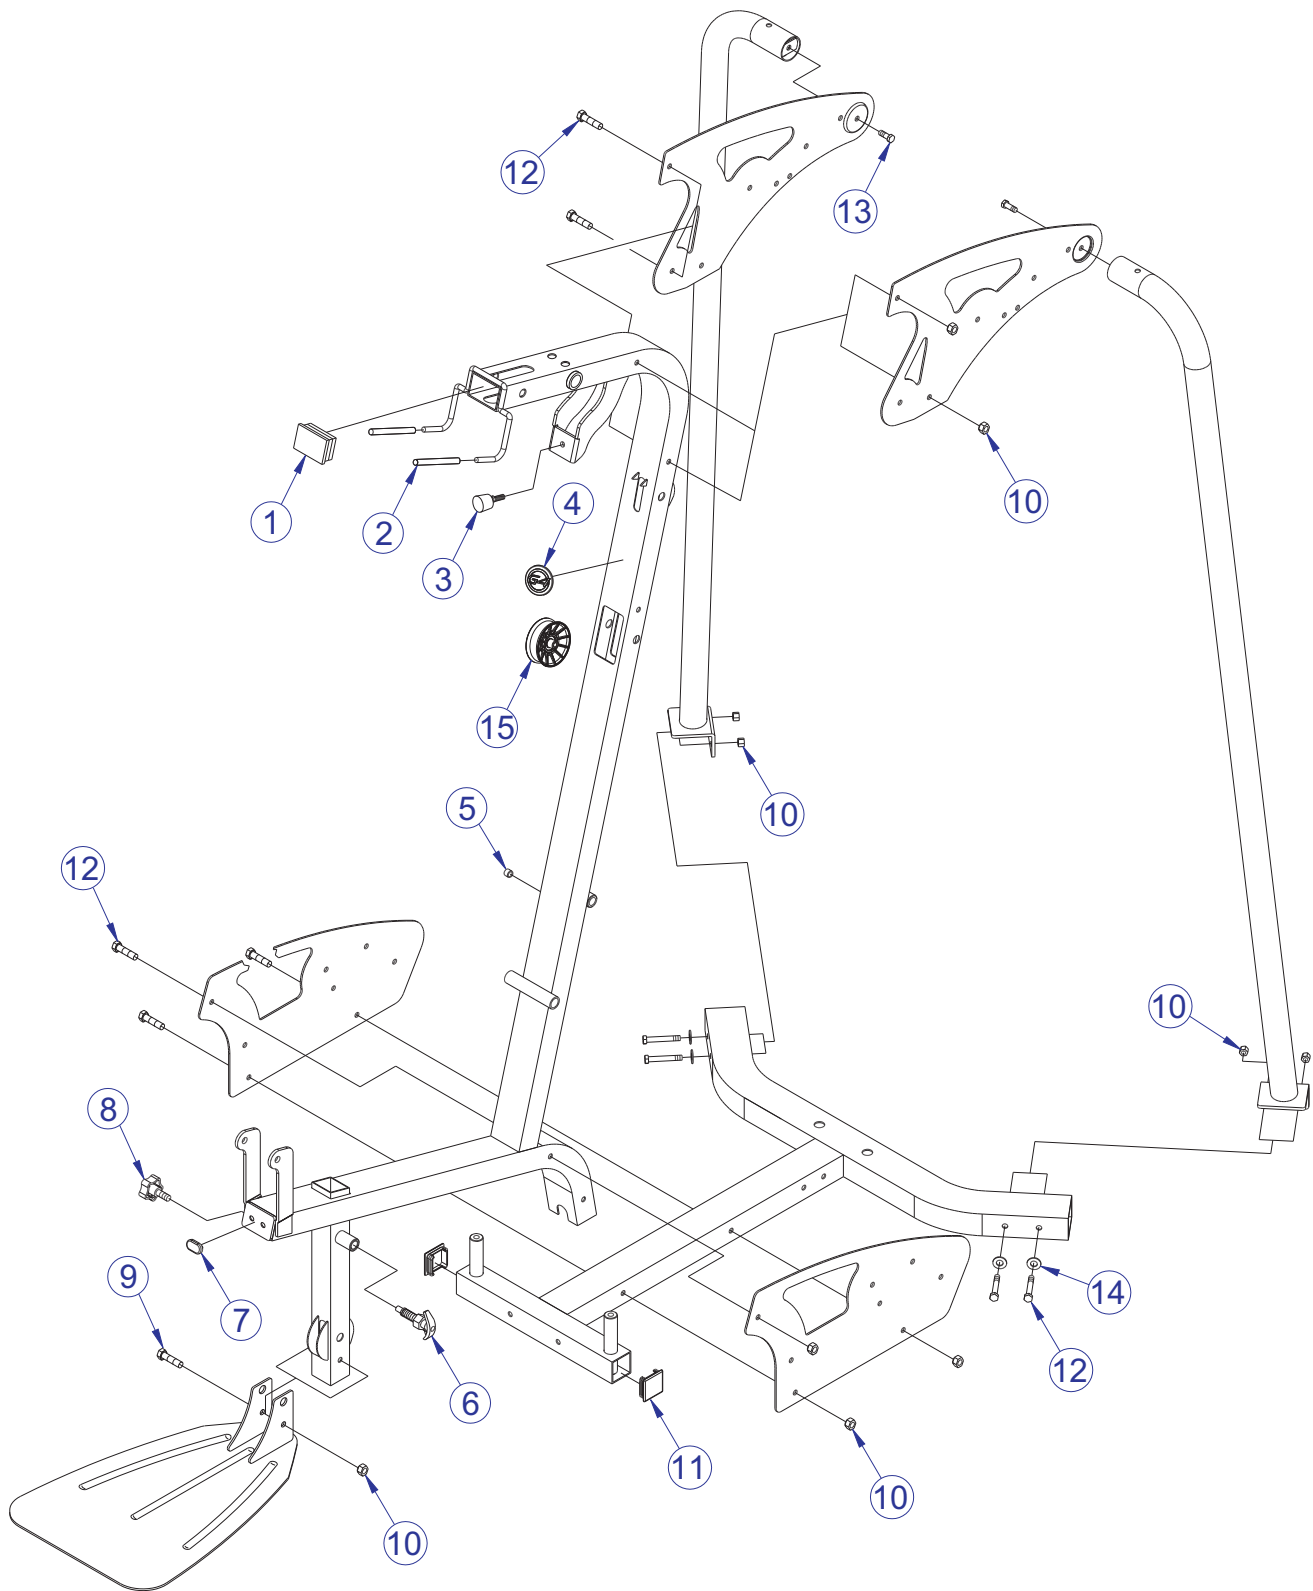

G4-001 G4 HOME GYM COMPONENT ASSEMBLY II

LEGEND ON PAGE 6

G4-001 G4 HOME GYM

COMPONENT ASSEMBLY II LEGEND

ITEM NO.	QTY.	PART NO.	DESCRIPTION
1	1	8582201	CAP, END 75 X 50
2	2	8582101	LAT BAR HOOK COVER - 3/8 ID X 4-3/8 L
3	1	8584301	ADJUSTABLE GLIDE
4	1	8589401	GS4 ALUMINUM LOGO
5	1	8599401	SLEEVE, AL 13 OD X 10 ID X 12L
6	1	8582001	T-HANDLE SPRING PIN
7	1	8599101	BUMPER
8	1	8580401	KNOB, SEAT ADJUSTER
9	1	3102904	3/8-16X3 UNS HEX FHB G2 ZN
10	10	3102807	NUT, NYLOCK 3/8-16 LOW HT
11	2	8589701	END CAP, 2 SQ
12	9	3102905	3/8-16 X 3-3/4 UNS HEX FHB G2 ZN
13	2	3102965	3/8-16 X 3/4 UNS HEX FHB G2 ZN
14	4	3102514	WASHER, FLAT 3/8 IN SAE ST ZN
15	1	7611601	V PULLEY